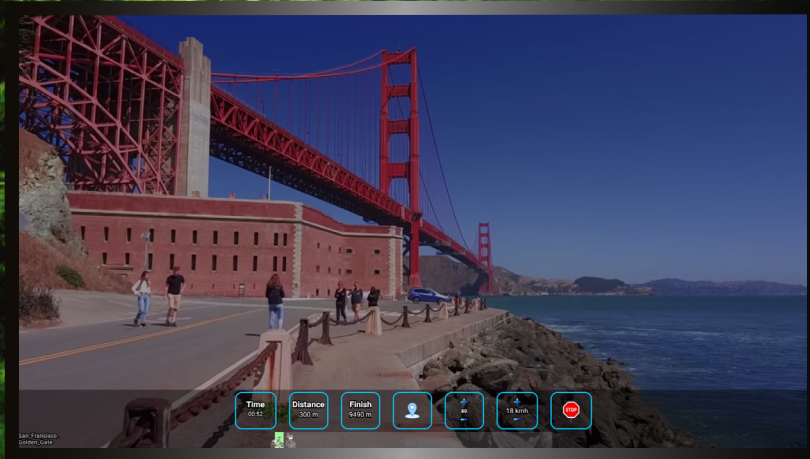

PraxCloud

Virtual Cycling with a licence

Simply connect PraxCloud to your smart TV or Android Tablet. With PraxCloud you can transform any training device into a virtual cycling bike. All devices equipped with pedals are suitable for PraxCloud. PraxCloud is delivered via an Android Computer, an Android TV Box, various Android Touch Tablets or via the PlayStore. The Cadence sensor is mounted on a crank (pedal) and a wireless Bluetooth connection is made with the software. In just 2 easy steps, the film is put into motion. Based on the rotating speed (RPM) or based on an average speed the film is set into motion and the user is stimulated to move through marvellous landscapes. With PraxCloud, you save on investment- and replacement costs as you only pay a license fee. Online support, software updates and a yearly 10 additional new route films are included. PraxCloud is offered in a streaming (=Online) and hybrid (=Offline) variant.

PraxTour
the **VirtuReal Cycling** company

Included:

- License for using the PraxCloud;
- Beautiful route films with background sound;
- Cadence sensor;
- Possibly Android Computer, Android TV Box or Android Touch Tablets.

We recommend the Hybrid (=Offline) version for Healthcare institutions and elderly.

Route films with ambient sound for extra experience