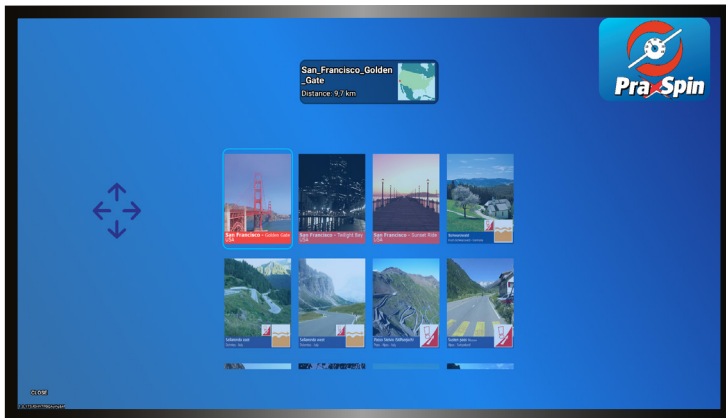

PraxCloud

Virtual Cycling with a licence

Simply connect PraxCloud to your smart TV or Android Tablet. With PraxCloud you can transform any training device into a virtual cycling bike. All devices equipped with pedals are suitable for PraxCloud. PraxCloud is delivered via an Android Computer, an Android TV Box, various Android Touch Tablets or via the PlayStore. The Cadence sensor is mounted on a crank (pedal) and a wireless Bluetooth connection is made with the software. In just 2 easy steps, the film is put into motion. Based on the rotating speed (RPM) or based on an average speed the film is set into motion and the user is stimulated to move through marvellous landscapes. With PraxCloud, you save on investment- and replacement costs as you only pay a license fee. Online support, software updates and a yearly 10 additional new route films are included. PraxCloud is offered in a streaming (=Online) and hybrid (=Offline) variant.

PraxTour
the **VirtuReal Cycling** company

Included:

- License for using the PraxCloud;
- Beautiful route films with background sound;
- Cadence sensor;
- Possibly Android Computer, Android TV Box or Android Touch Tablets.

We recommend the Hybrid (=Offline) version for Healthcare institutions and elderly.

Route films with ambient sound for extra experience